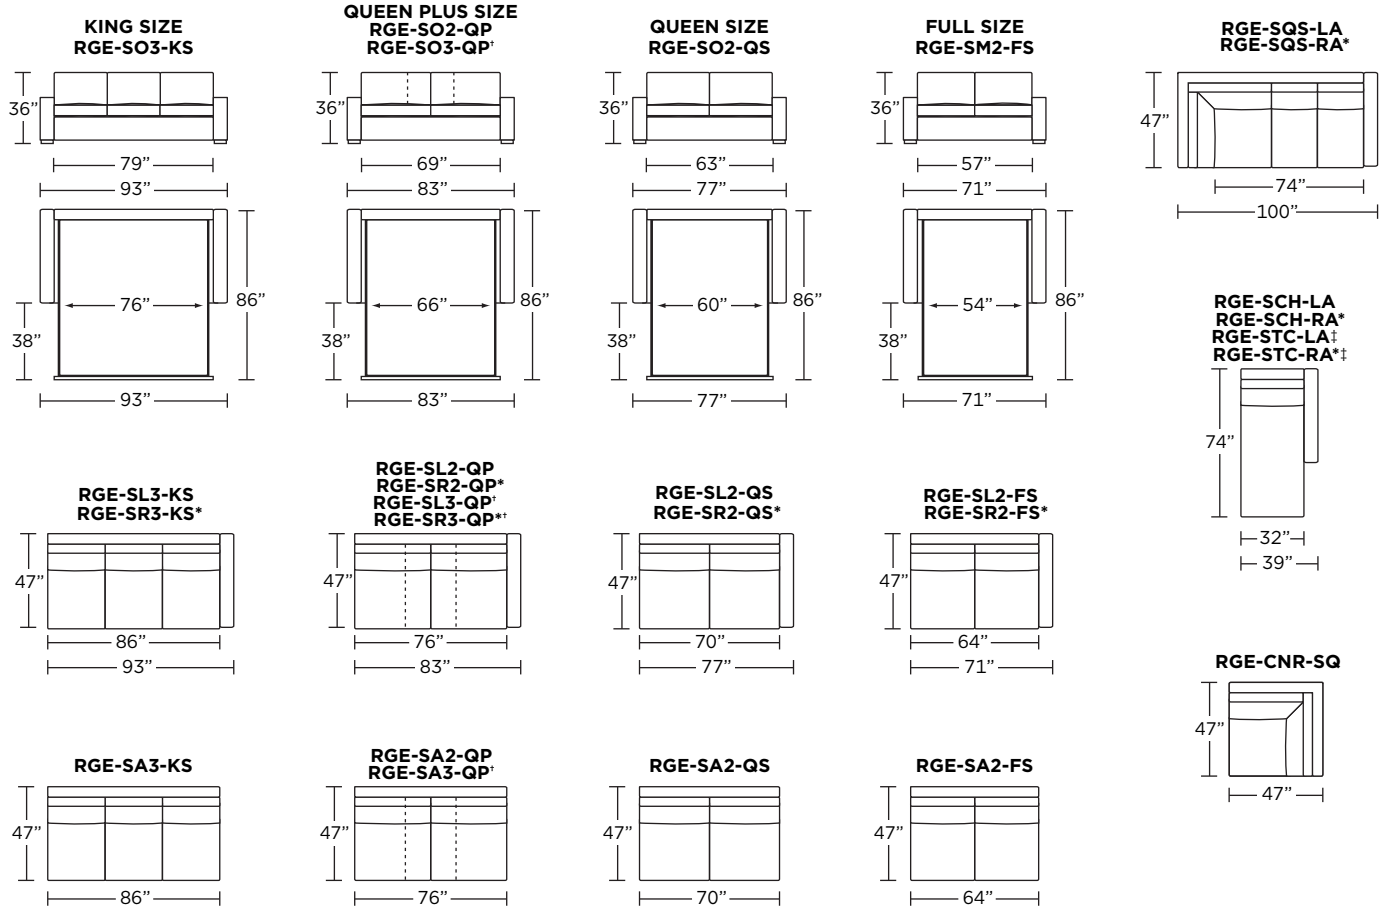

Standard Comfort Sleeper®

Features:

- Featuring the patented Tiffany 24/7™ platform sleep system
- Room to stretch out with true 80 inches of bedroom-length sleeping surface
- Ultimate comfort on five inches of plush, high-density foam mattress
- Under-sofa dust covers keeps dust and dirt from ever touching the mattress
- Zero wall clearance
- Quick-ship delivery
- High-density, high-resiliency foam seat cushions encased in down and down back cushions
- Loose back and seat cushions
- Lifetime warranty on frame
- 10-year mechanism warranty

* Picture shows left arm seated. Please specify left or right arm seated when ordering. All orders are in seated position.
 † Dotted lines for Queen Plus sizes indicates the number of seats. All dimensions are approximate and subject to change.
 ‡ Chaise lifts up to reveal hidden storage space.