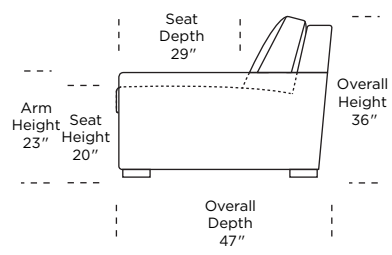

Standard Comfort Sleeper®

Features:

- Featuring the patented Tiffany 24/7™ platform sleep system
- Room to stretch out with true 80 inches of bedroom-length sleeping surface
- Ultimate comfort on five inches of plush, high-density foam mattress
- Under-sofa dust covers keeps dust and dirt from ever touching the mattress
- Zero wall clearance
- Quick-ship delivery
- High-density, high-resiliency foam seat cushions encased in down and down back cushions
- Loose back and seat cushions
- Lifetime warranty on frame
- 10-year mechanism warranty

* Picture shows left arm seated. Please specify left or right arm seated when ordering. All orders are in seated position.
 † Dotted lines for Queen Plus sizes indicates the number of seats. All dimensions are approximate and subject to change.
 ‡ Chaise lifts up to reveal hidden storage space.